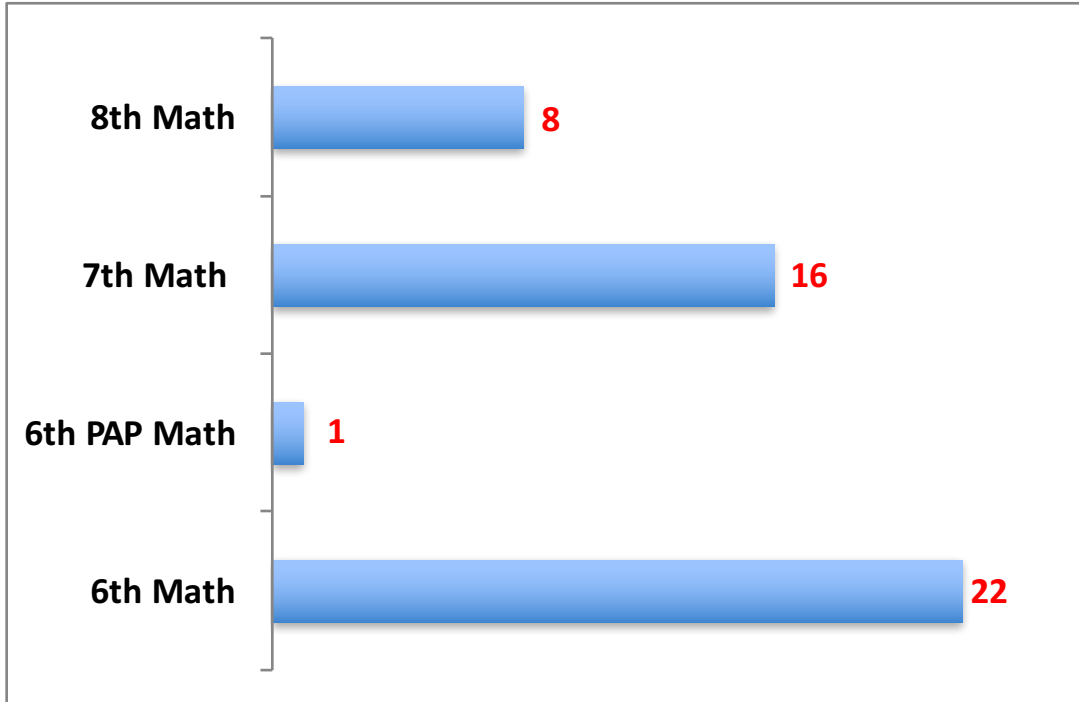

5th Six Weeks Dashboard 2015-2016

Math Failures by Grade Level