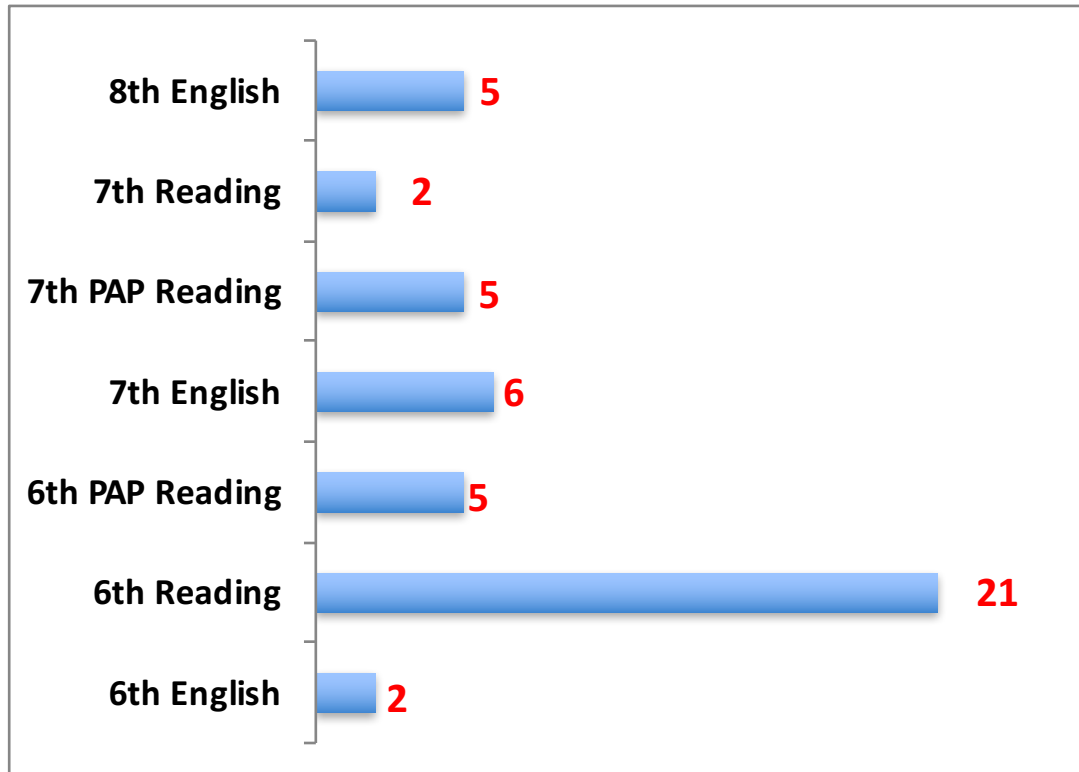

5th Six Weeks Dashboard 2015-2016

Attendance Information for SMS	6th	7th	8th	Total
Percentage Present				
2015-2016	97.3%	96.8%	96.6%	96.9%
2014-2015	97.0%	96.8%	96.3%	96.7%
2013-2014	97.4%	97.1%	97.2%	97.2%
2012-2013	96.6%	97.5%	96.4%	96.8%
2011-2012	96.3%	96.1%	95.6%	96.0%
Total number of tardies for all grades level combined- 258				

English/Reading Failures by Grade Level